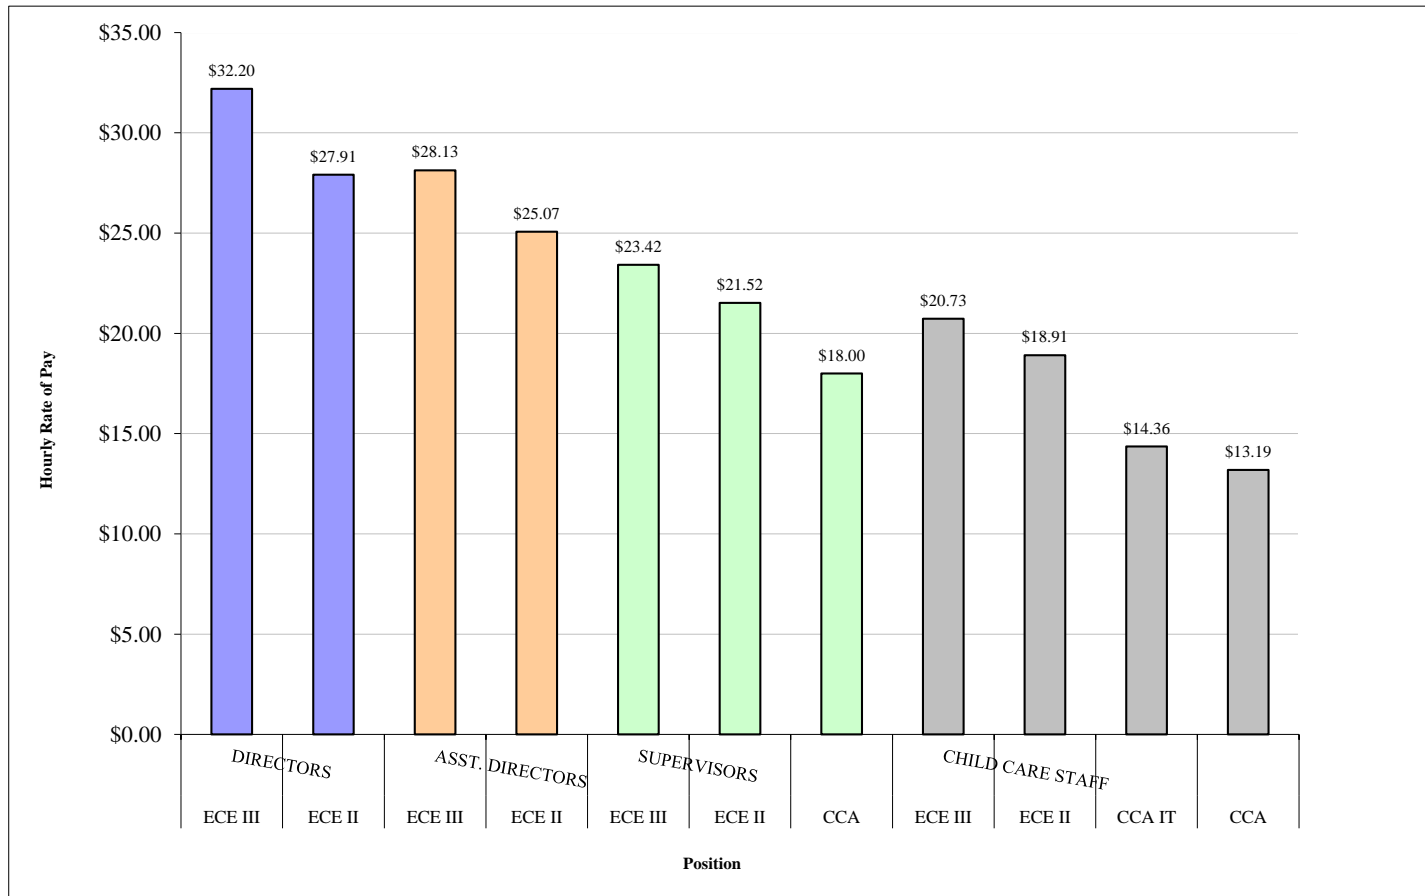

CHILD CARE
MANITOBA AVERAGE HOURLY RATE OF PAY
EARLY CHILDHOOD EDUCATORS (ECE) AND CHILD CARE ASSISTANTS (CCA)
2017/2018

	DIRECTORS		ASST. DIRECTORS		SUPERVISORS			CHILD CARE STAFF			
	ECE III	ECE II	ECE III	ECE II	ECE III	ECE II	CCA	ECE III	ECE II	CCA IT	CCA
Average hourly rate of pay	\$32.20	\$27.91	\$28.13	\$25.07	\$23.42	\$21.52	\$18.00	\$20.73	\$18.91	\$14.36	\$13.19
Average hours worked/week	38.9		38.5		38.5			38.4			

>Figures obtained from funded child care centre budget information.

>Includes only salaries of 30 hours or more per week.

>CCA IT = Child Care Assistant in Training