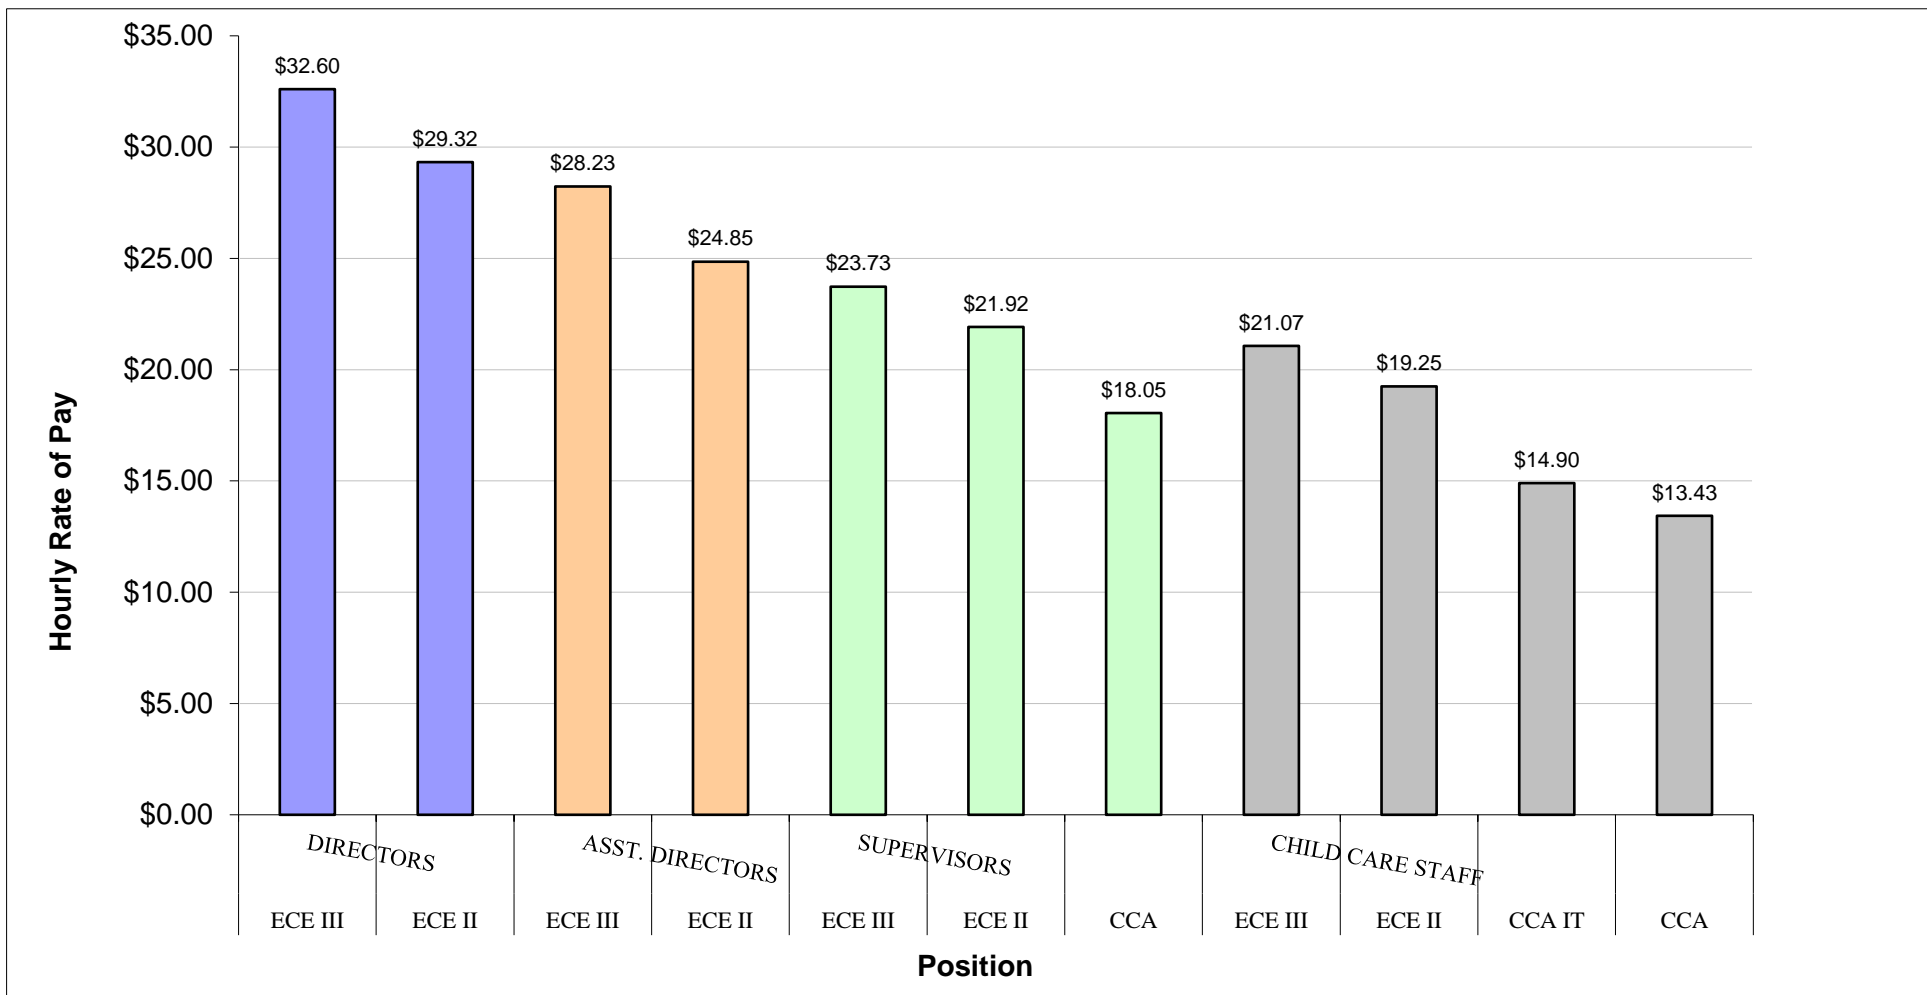

Manitoba Average Hourly Rate of Pay - 2018/2019
Early Childhood Educators (ECEs) and Child Care Assistants (CCAs)

Rate of Pay and Average Hours	Directors		Assistant Directors		Supervisors			Child Care Staff <small>*CCA IT = CCA in Training</small>			
	ECE III	ECE II	ECE III	ECE II	ECE III	ECE II	CCA	ECE III	ECE II	CCA IT*	CCA
Average hourly rate of pay	\$32.60	\$29.32	\$28.23	\$24.85	\$23.73	\$21.92	\$18.05	\$21.07	\$19.25	\$14.90	\$13.43
Average hours worked/week	38.8		38.6		39.0			38.4			

> Salary figures obtained from funded child care centre budget information for the 2018/2019 government fiscal year.

> Includes salaries of 30 hours or more per week only.