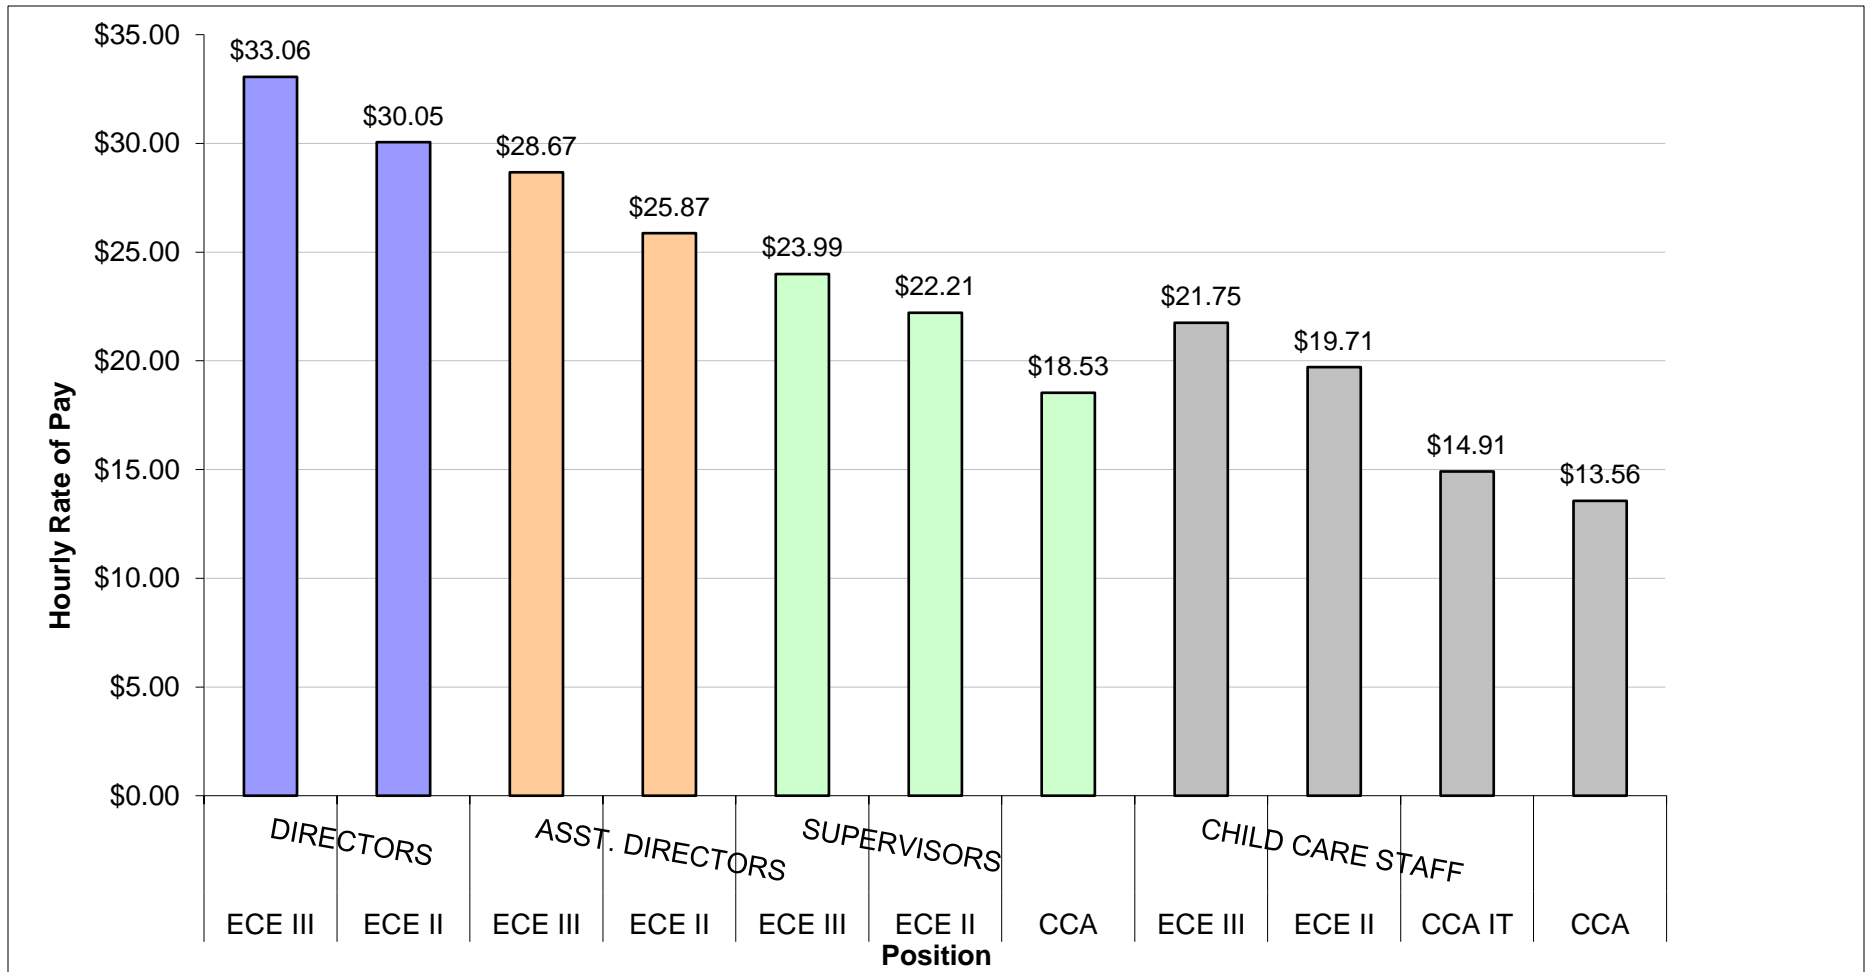

**Manitoba Average Hourly Rate of Pay - 2019/2020
Early Childhood Educators (ECEs) and Child Care Assistants (CCAs)**

Rate of Pay and Average Hours	Directors		Assistant Directors		Supervisors			Child Care Staff <small>*CCA IT = CCA in Training</small>			
	ECE III	ECE II	ECE III	ECE II	ECE III	ECE II	CCA	ECE III	ECE II	CCA IT*	CCA
Average hourly rate of pay	\$33.06	\$30.05	\$28.67	\$25.87	\$23.99	\$22.21	\$18.53	\$21.75	\$19.71	\$14.91	\$13.56
Average hours worked/week	39.6		38.9		38.9			38.1			

> Salary figures obtained from funded child care centre budget information for the 2019/2020 government fiscal year.
> Includes salaries of 30 hours or more per week only.